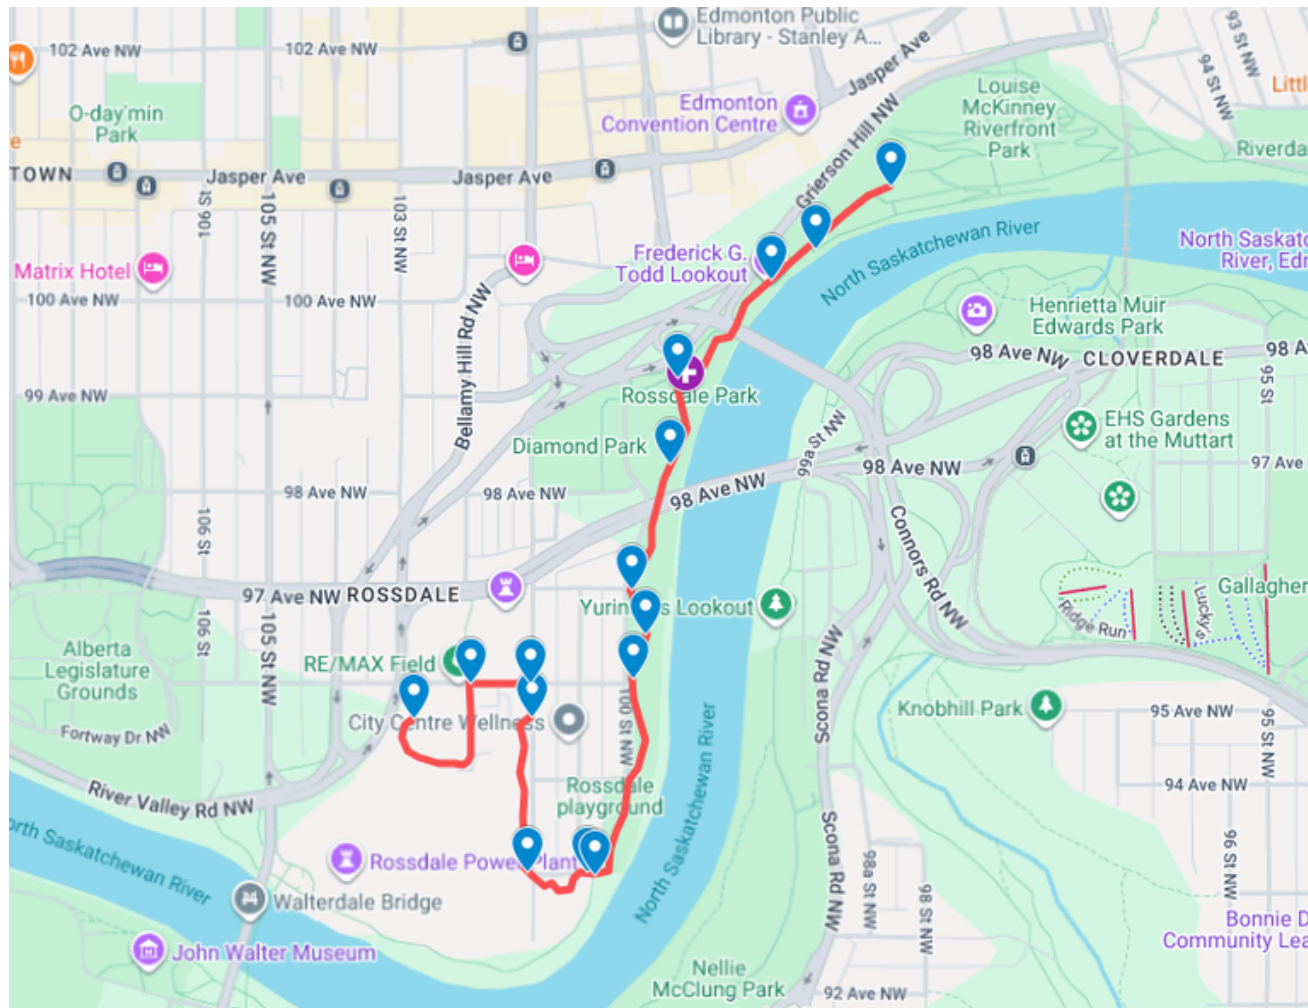

Route Map - 5K Run

This is a straight out and back route starting and finishing in Re/MAX Field with the turnaround point on the path just before the River Valley Adventure Co.

Visit bit.ly/ECC5KRun for the Route Map on Google.